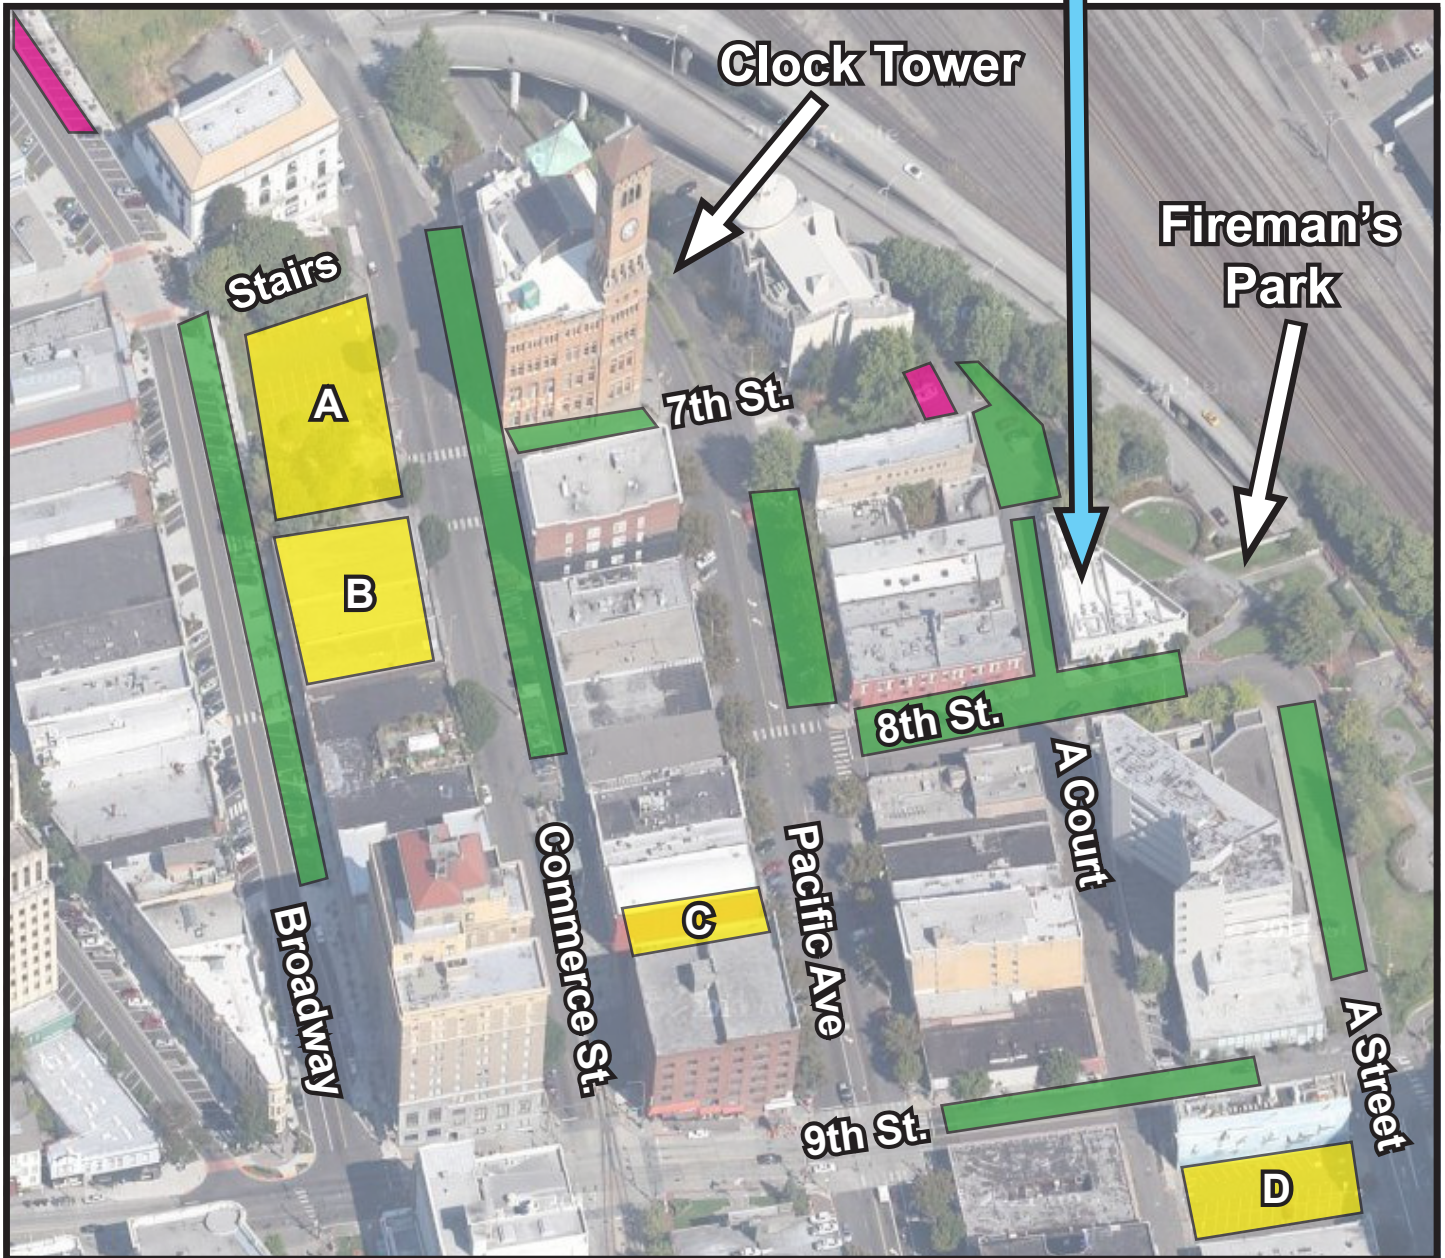

711 A Court, Suite 114
Tacoma, WA 98402

*(At the north end of downtown Tacoma, in the
historic and beautiful Park Place Building)*

www.olypsych.com (253) 269-6063

**Olympic Psychology
Services**

On-street meter parking

- \$1.00 per hour
- Pay at pay station kiosks with coins or credit/debit card
- Free after 6:00 pm
- Maximum 2 hours in 1 spot (except Saturdays)
- \$2.00 for all day on Saturdays

Free parking

- A Court (8 free spots available)
- Broadway, N of McMenamin's

Pay parking lots

All day parking or hourly rates

Public transportation

- .15 mile from Tacoma Link light rail stop (on Commerce)
- Bus numbers 1, 2, 3, 11, 13, 14, 16, 45, 48, 53, 57, 102, 400, 500, 501 stop nearby