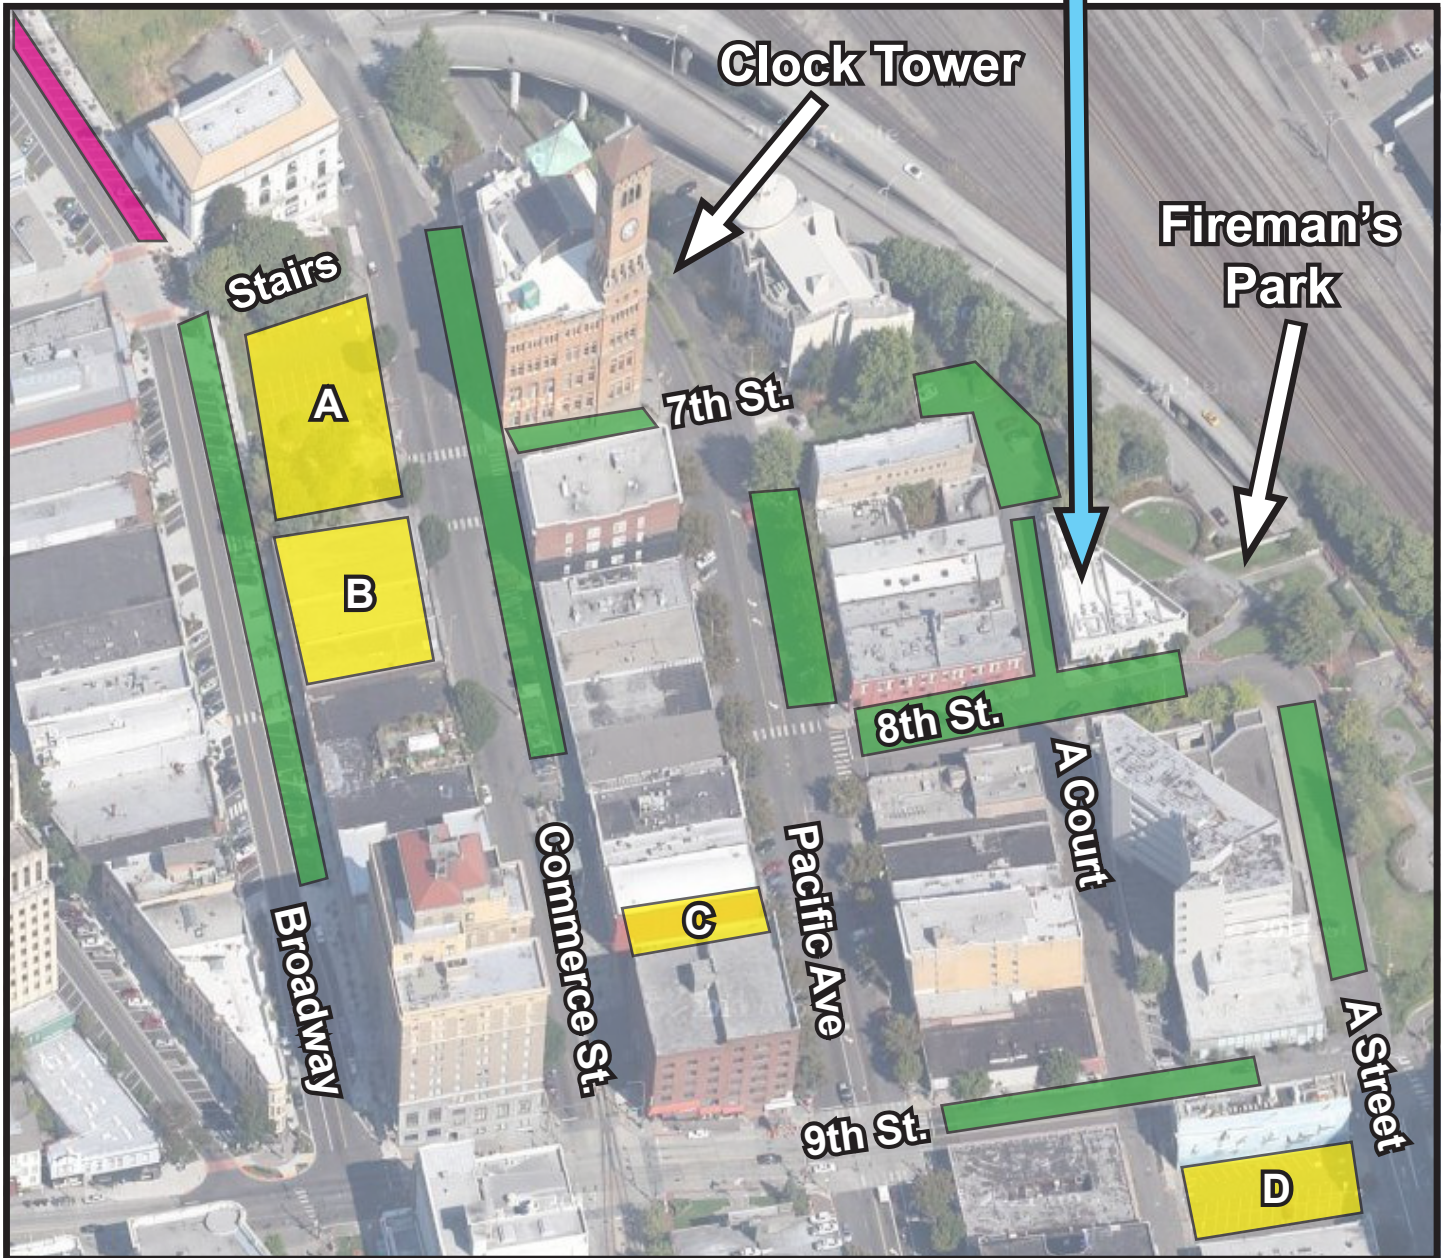

711 A Court, Suite 114
Tacoma, WA 98402

*(At the north end of downtown Tacoma, in the
historic and beautiful Park Place Building)*

www.olypsych.com (253) 269-6063

**Olympic Psychology
Services**

On-street meter parking

- \$1.00 per hour
- Pay at pay station kiosks with coins or credit/debit card
- Free after 6:00 pm
- Maximum 2 hours in 1 spot (except Saturdays)
- \$2.00 for all day on Saturdays

Free parking

Free 90-minute parking on Broadway, north of 7th Street

Parking lots

- All day parking or hourly
- Lots A and B = \$10 all day
- Lots C and D = \$12 all day

Public transportation

- .15 mile from Tacoma Link light rail stop (on Commerce)
- Bus numbers 1, 2, 3, 11, 13, 14, 16, 45, 48, 53, 57, 102, 400, 500, 501 stop nearby